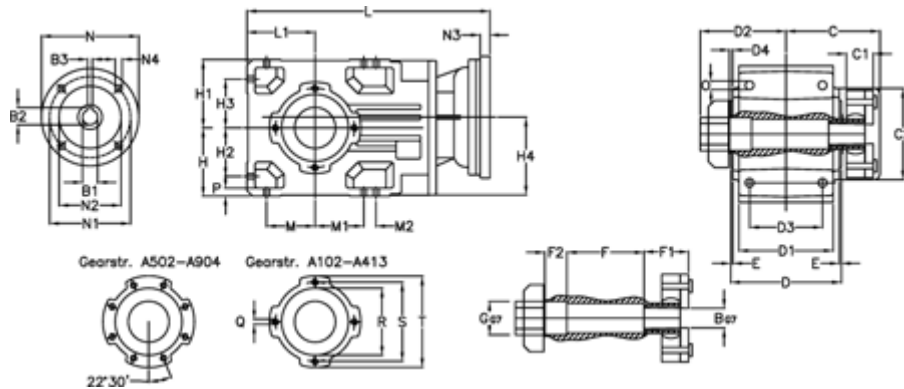

Article number: 29600203136130  
 Description: Bevel helical gearbox  
 A202QF25-31,3-P80B5

## Measures

B = 25	D1 = 110	F2 = 36	L = 325.5	N3 = -
B1 = 19	D2 = 60	G = 32	L1 = 80	N4 = M10x12
B2 = 21.8	D3 = 90	GA = 14,5 NM	M = 60.0	O = 9.5
B3 = 6	d4 = 4.5	H = 80	M1 = 60.0	P = 9
C = 89.5	Description = A202QF-xx-P80 B5	H1 = 80	M2 = -	Q = M8x15
C1 = 23	E = 3.0	H2 = 60.0	N = 200	R = 95
C2 = 72.0	F = 77.5	H3 = 60.0	N1 = 165	S = 115
D = 136	F1 = 36.0	H4 = 93.0	N2 = 130	T = 140